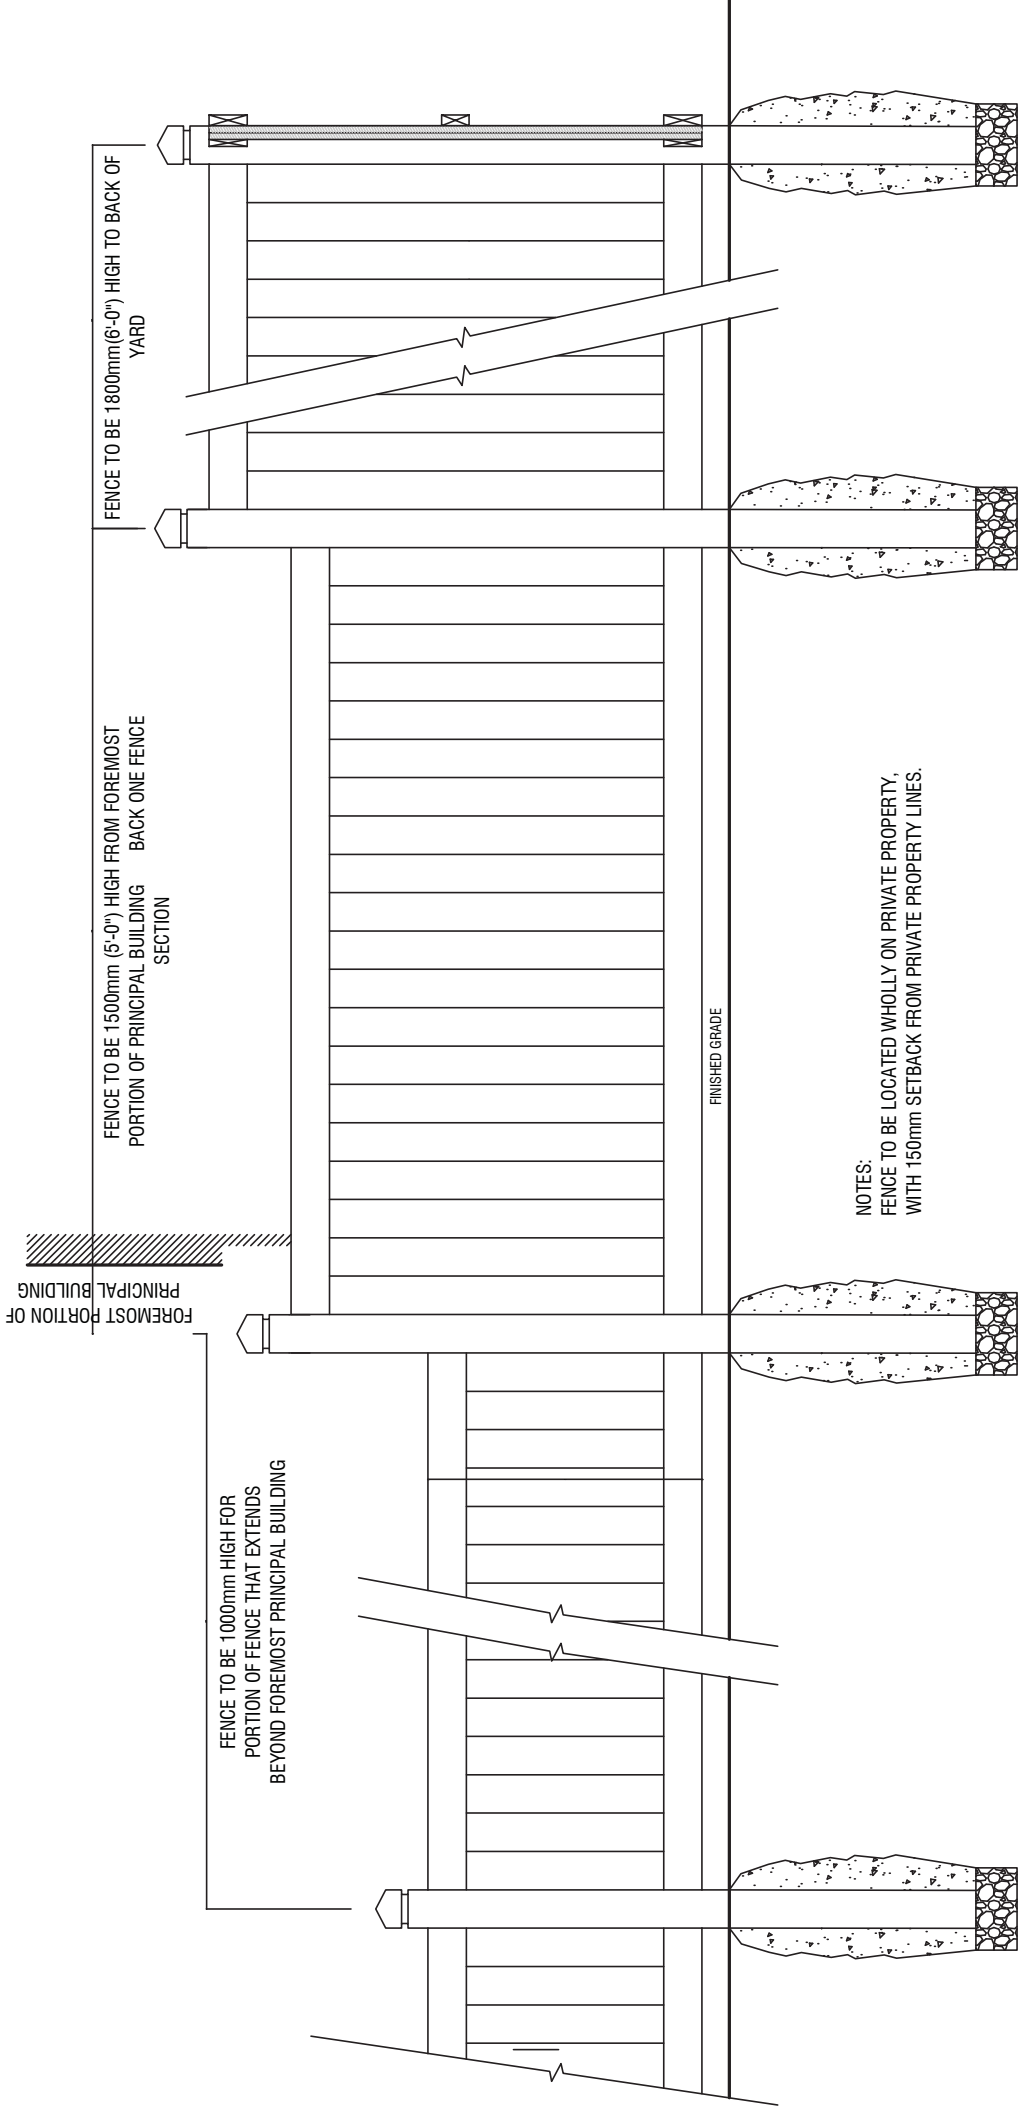

**1.8M HT. CEDAR OVERLAP WOOD SCREEN FENCE**

N.T.S.

**WOOD SCREEN STEPDOWN FENCE**

N.T.S.

### SPECIFICATIONS

TUBE COMPOSITION - POSTS, RAILS & PICKETS	
<b>ALLIED FLO-COAT®</b> Triple Coated Cold Form Tubing	
• Cold Formed and Quenched for High Yield and Tensile Strength	
• Interior Coating Including Weld Seam with 90% Organic Zinc	
• Exterior Coating Including Weld Seam with 99% Pure Zinc	
• Passivation of Tube with a Chromate Conversion Coating	
• Protective Sealer / Primer with Clear Organic Polymer	

MATERIAL DIMENSIONS	
<b>PICKETS</b>	5/8" × 5/8" (16mm × 16mm) 18 GA
<b>RAILS</b>	1-1/4" × 1-1/4" (32mm × 32mm) 16 GA
<b>POSTS</b>	2" × 2" (51mm × 51mm) 14 GA
<b>OPTIONAL POSTS(1)</b>	2" × 2" (51mm × 51mm) 11 GA
<b>OPTIONAL POSTS(2)</b>	2-1/2" × 2-1/2" (64mm × 64mm) 14 GA