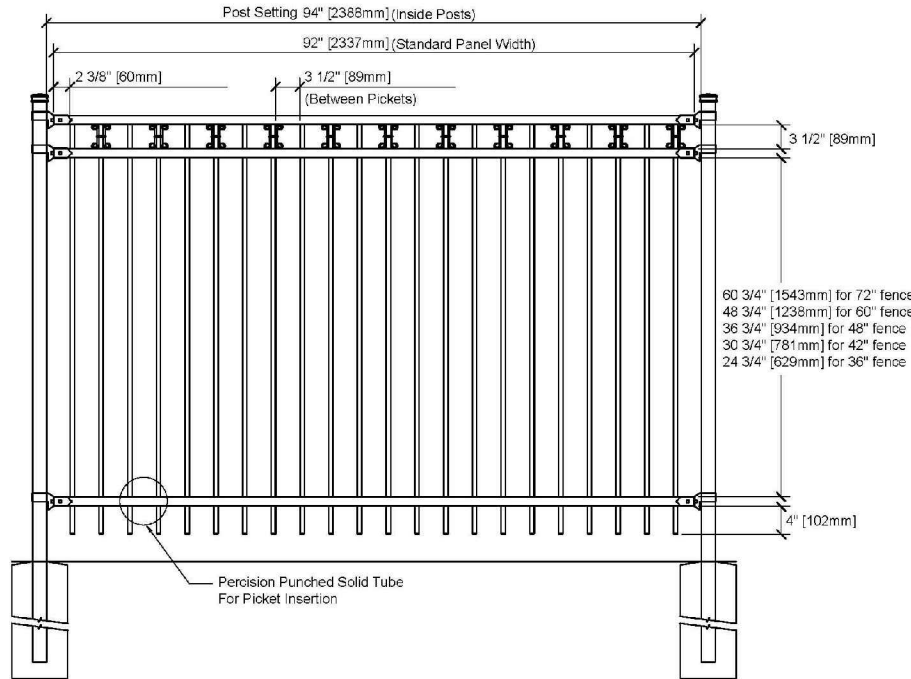

MATERIAL DIMENSIONS	
<b>PICKETS</b>	5/8" × 5/8" (16mm × 16mm) 18 GA
<b>RAILS</b>	1-1/4" × 1-1/4" (32mm × 32mm) 16 GA
<b>POSTS</b>	2" × 2" (51mm × 51mm) 14 GA
<b>OPTIONAL POSTS(1)</b>	2" × 2" (51mm × 51mm) 11 GA
<b>OPTIONAL POSTS(2)</b>	2-1/2" × 2-1/2" (64mm × 64mm) 14 GA

STANDARD HEIGHTS	36"	42"	48"	60"	72"
	914mm	1067mm	1219mm	1524mm	1892mm

<b>STANDARD GATES</b>	Passage, Double Entry, Canatilever
-----------------------	------------------------------------

**MEDALLION FENCE LTD**  
 10651 KEELE STREET  
 MAPLE, ONTARIO L6A 3Y9  
 (T) 905-832-2922 || 1-800-794-1564 || (F) 905-832-1564  
 info@medallionfence.com || www.medallionfence.com